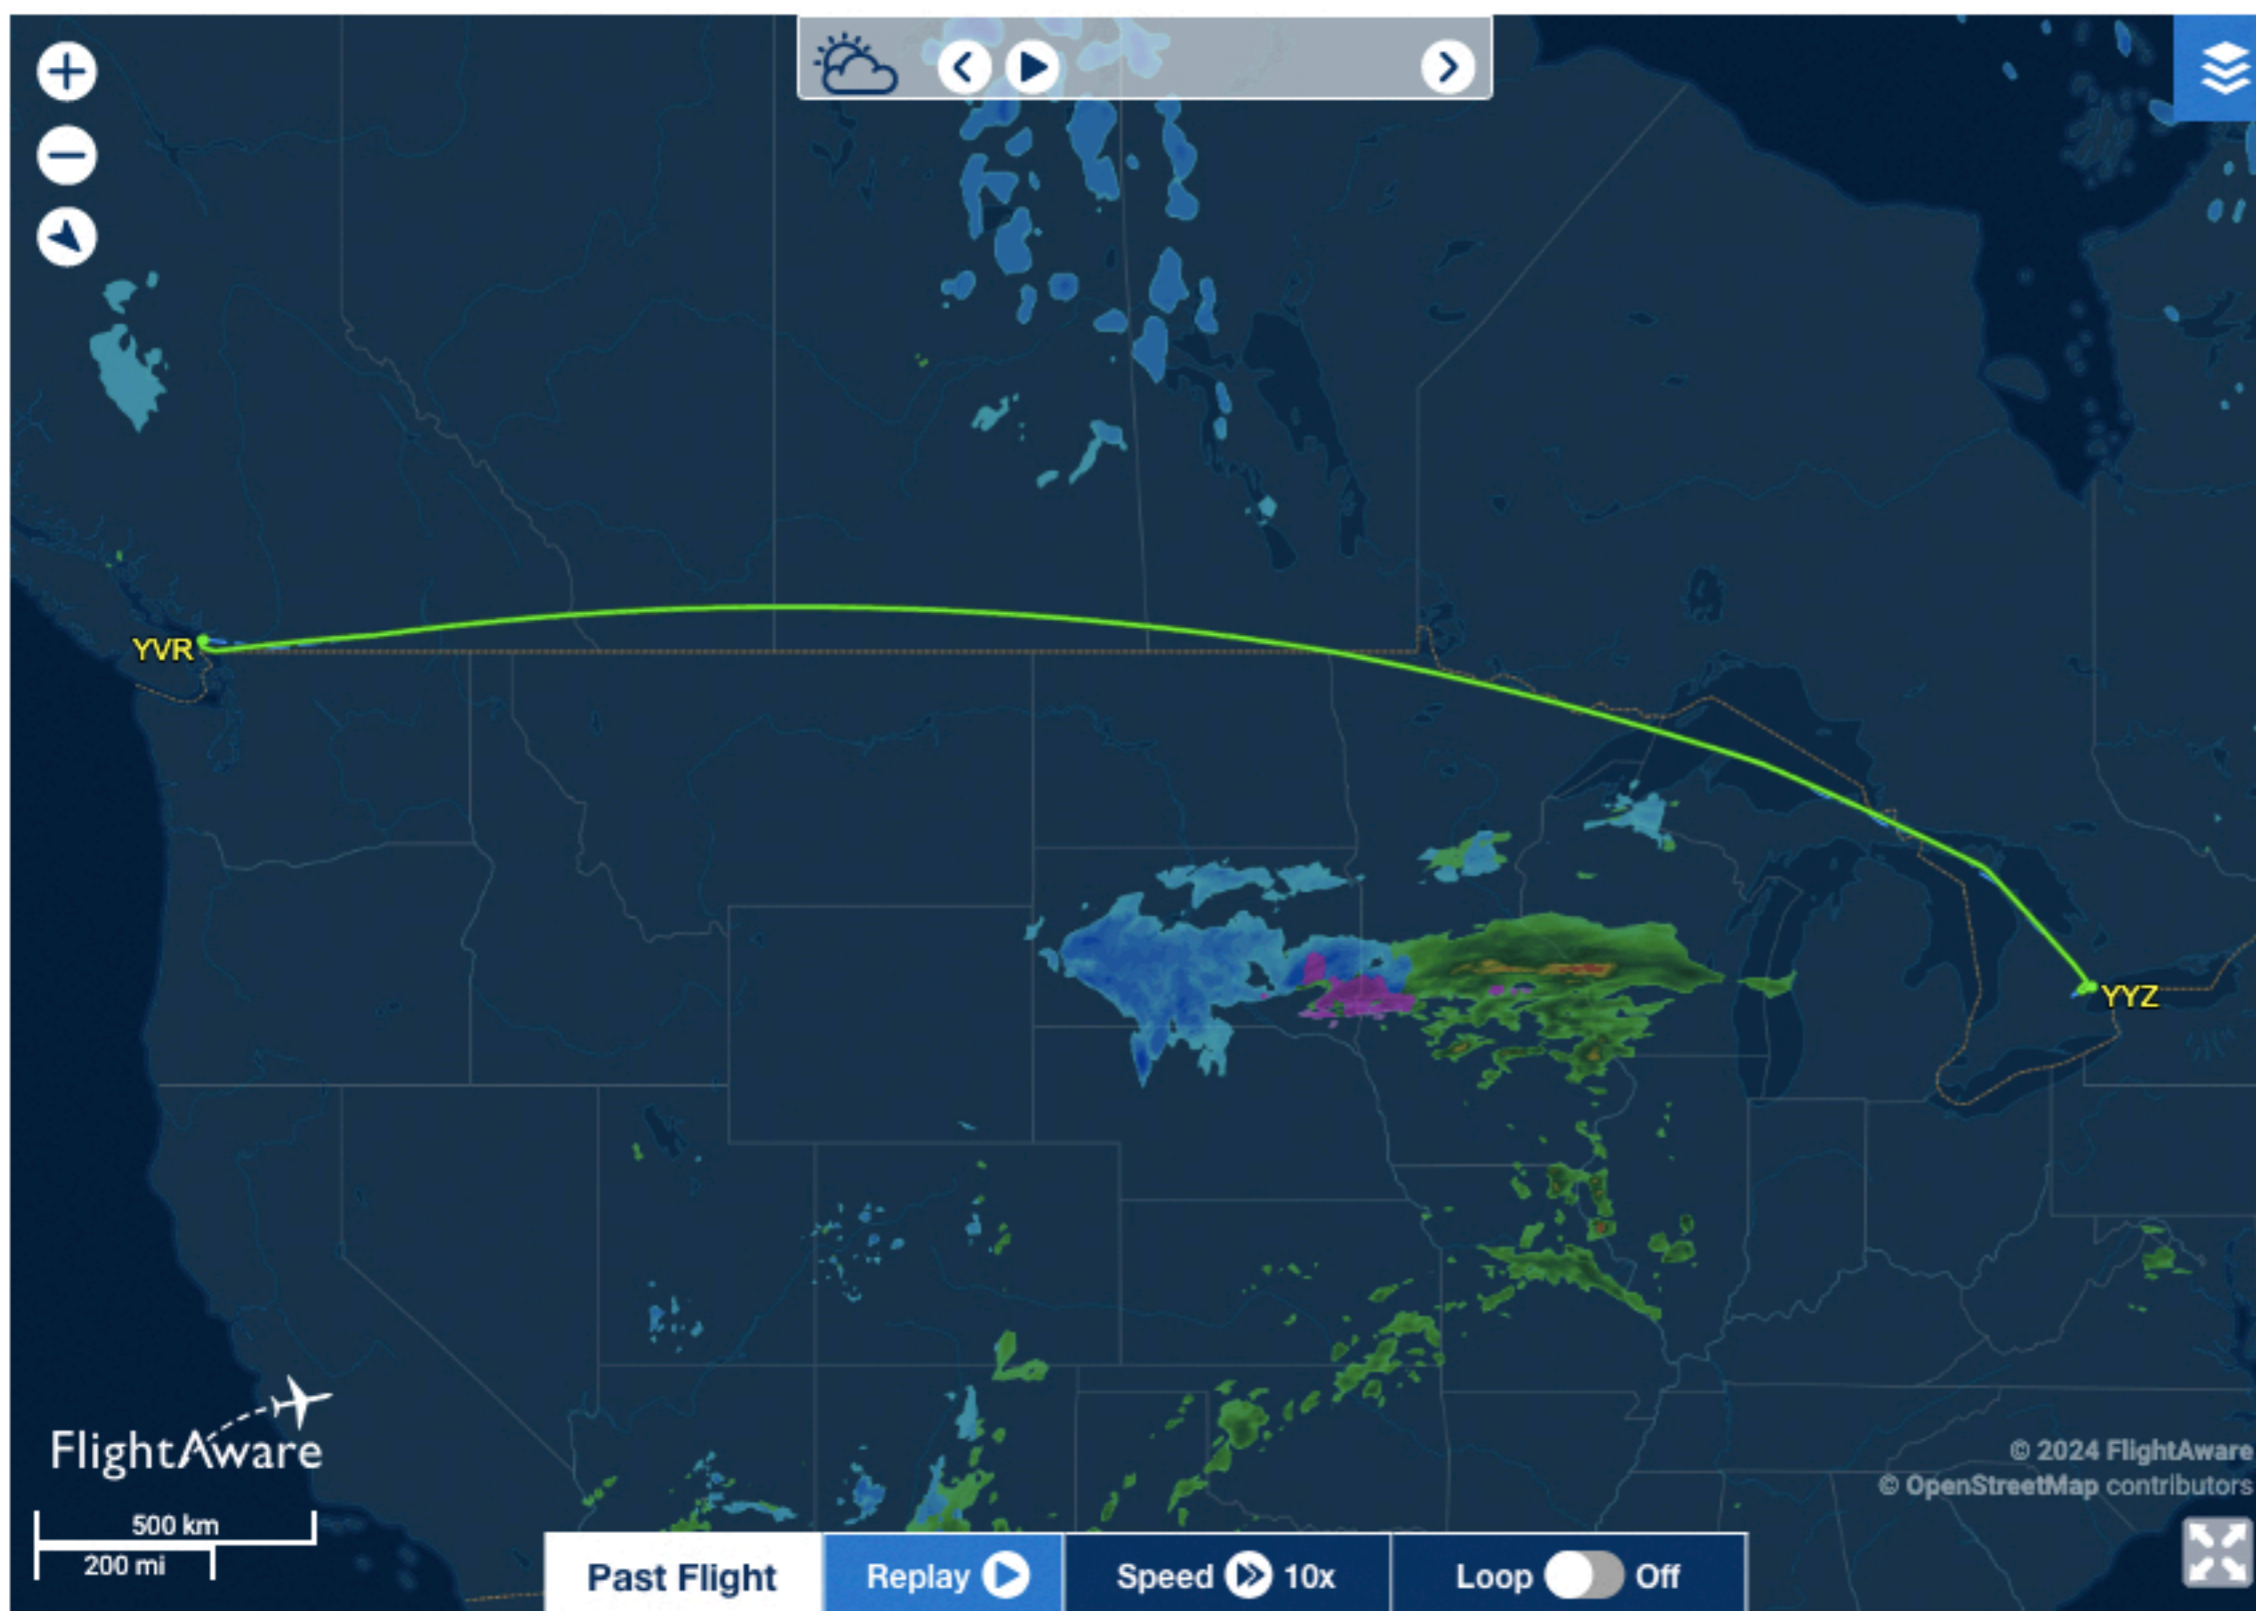

Porter 318

POE318 / PD318

**ARRIVED**  
Gate B24

YVR  
**VANCOUVER, CANADA**

left **TERMINAL M**  
[Vancouver Int'l - YVR](#)

SUNDAY 31-MAR-2024  
**10:24PM PDT** (on time)

YYZ  
**TORONTO, CANADA**

arrived at **GATE B24**  
[Toronto Pearson Int'l - YYZ](#)

MONDAY 01-APR-2024  
**(on time) 05:59AM EDT**

4h 35m total travel time

## Flight Details

### Departure Times

Gate Departure <b>10:24PM PDT</b> Scheduled 10:25PM PDT	Takeoff <b>10:44PM PDT</b> Scheduled 10:35PM PDT
---	--

Taxi Time: 20 minutes  
Average Delay: More than 1 hour