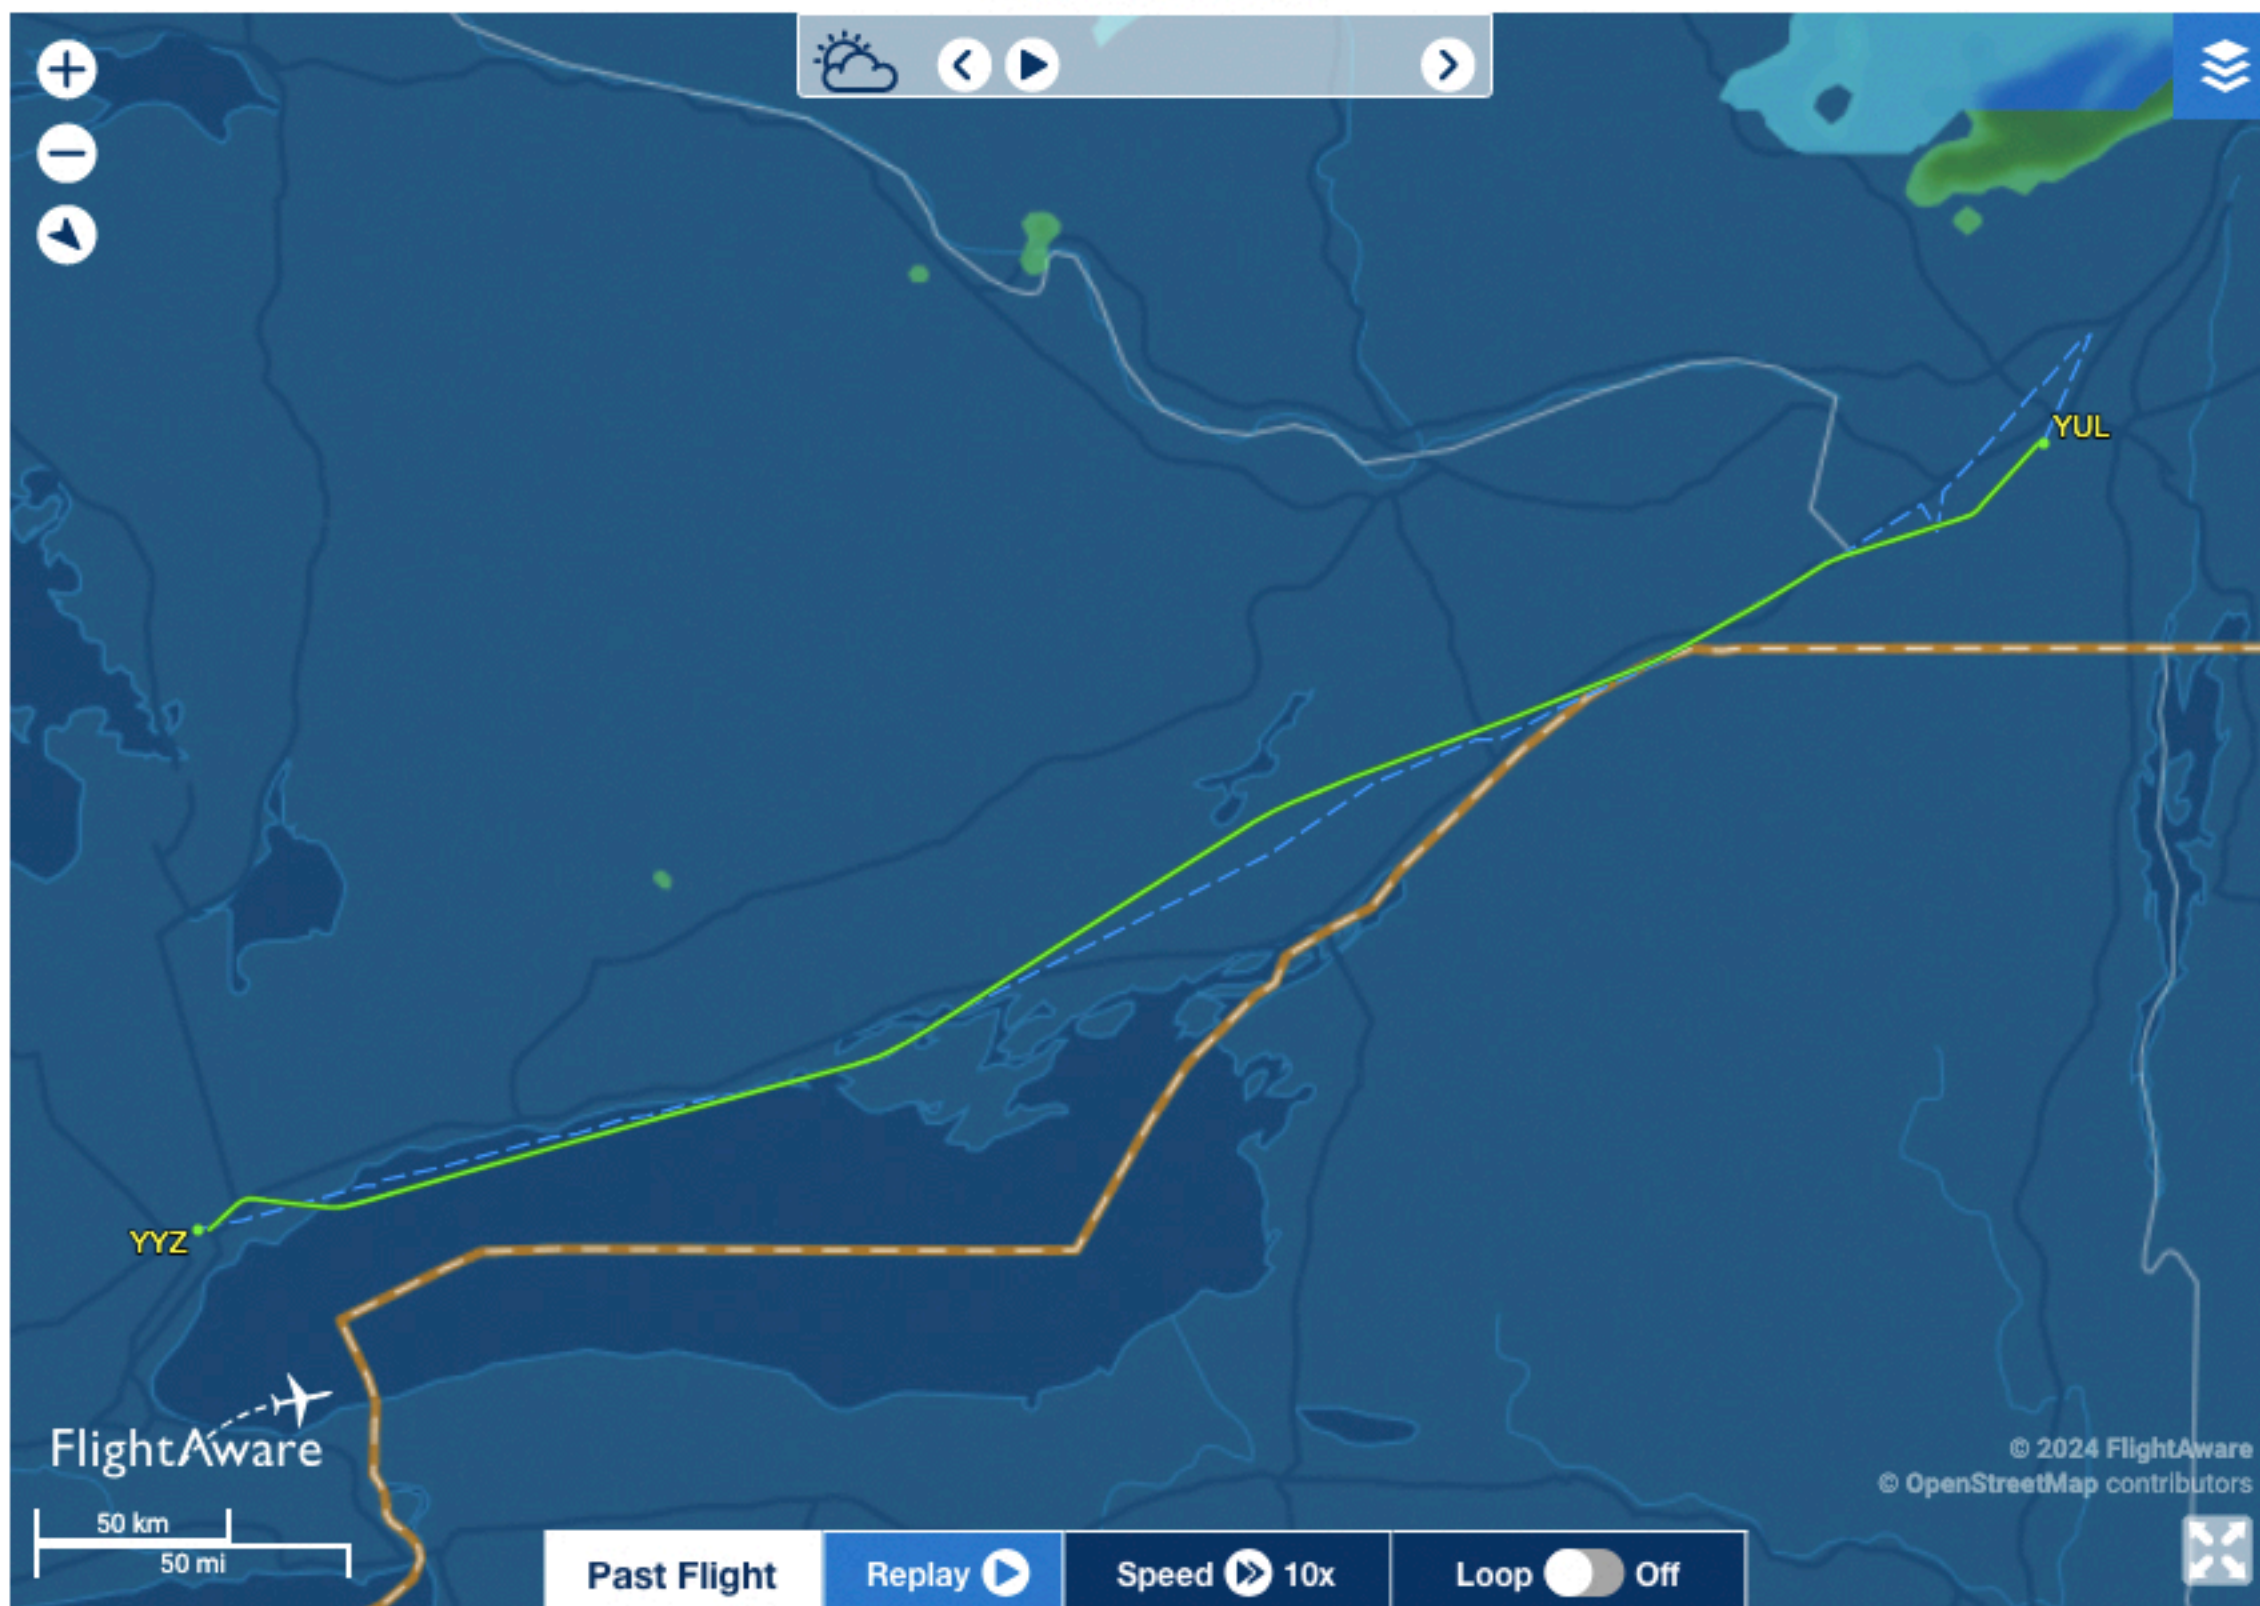

Porter 111

POE111 / PD111

ARRIVED
Gate 4

YYZ
TORONTO, CANADA

left **GATE B2A**
[Toronto Pearson Int'l - YYZ](#)

MONDAY 01-APR-2024
07:23AM EDT (2 minutes early)

YUL
MONTREAL, CANADA

arrived at **GATE 4**
[Montreal-Trudeau - YUL](#)

MONDAY 01-APR-2024
(4 minutes early) **08:41AM EDT**

1h 18m total travel time

Flight Details

Departure Times	
Gate Departure	Takeoff
07:23AM EDT	07:44AM EDT
Scheduled 07:25AM EDT	Scheduled 07:35AM EDT
Taxi Time: 21 minutes	
Average Delay: Less than 10 minutes	
Arrival Times	
Landing	Gate Arrival
08:30AM EDT	08:41AM EDT
Scheduled 08:37AM EDT	Scheduled 08:45AM EDT
Taxi Time: 11 minutes	
Average Delay: Less than 10 minutes	