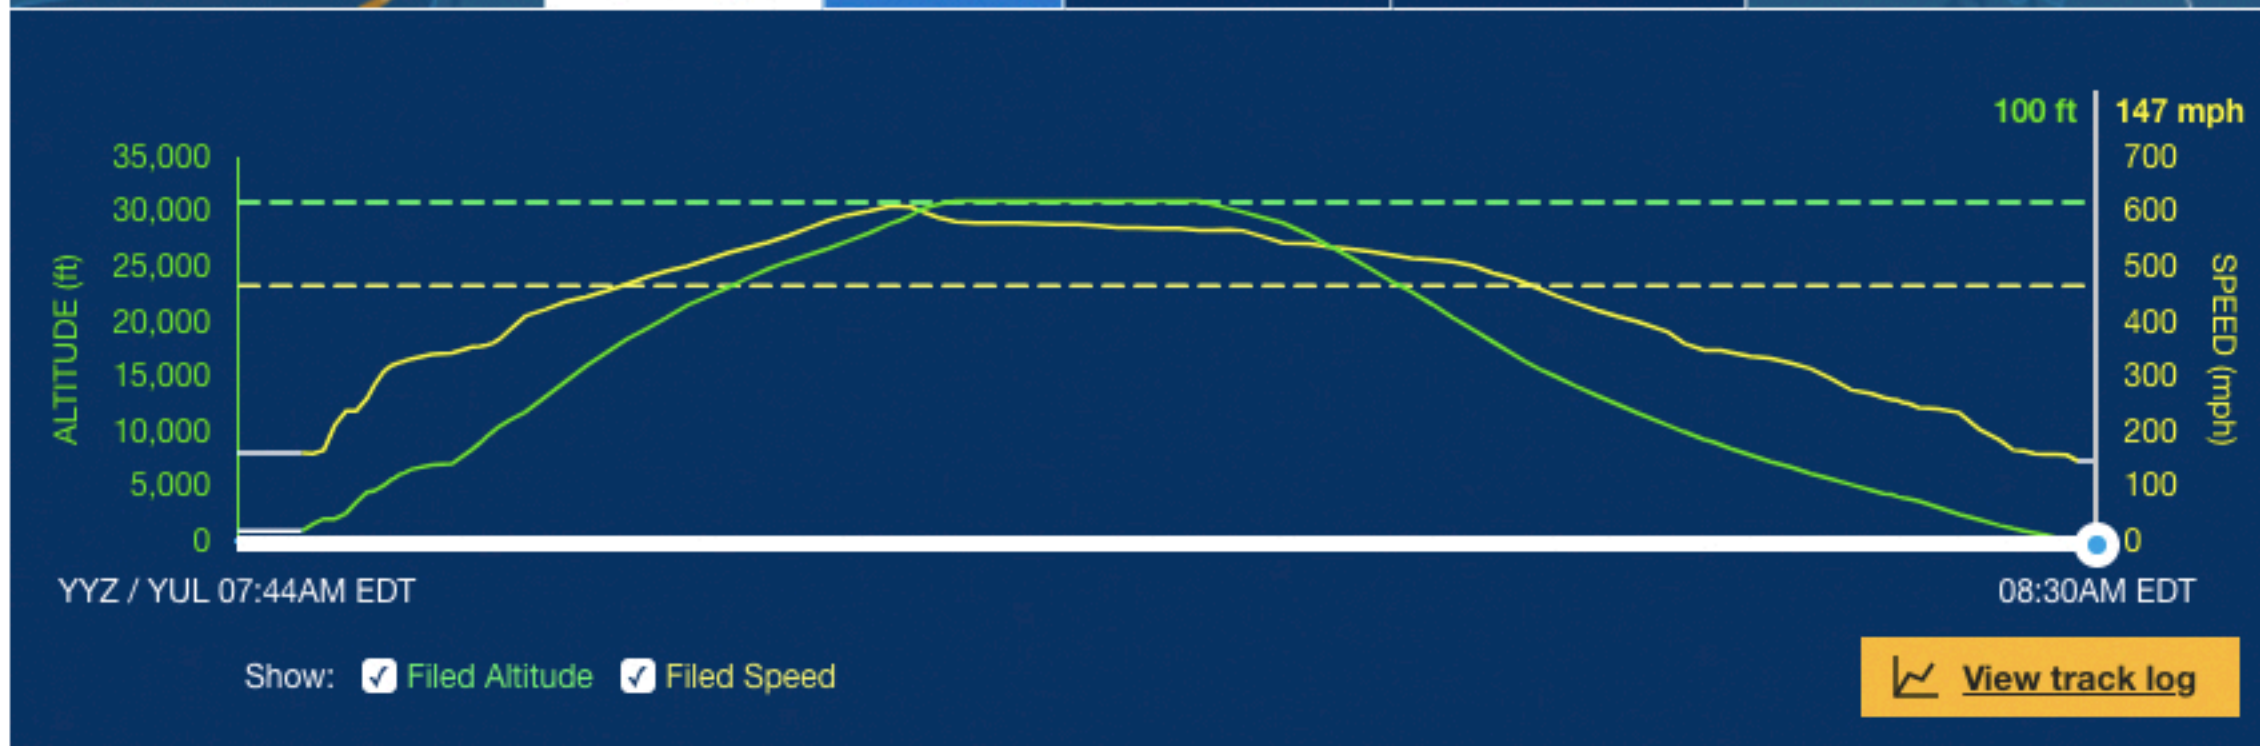

Porter 111

POE111 / PD111

ARRIVED
Gate 4

YYZ
TORONTO, CANADA

left **GATE B2A**
[Toronto Pearson Int'l - YYZ](#)

MONDAY 01-APR-2024
07:23AM EDT (2 minutes early)

YUL
MONTREAL, CANADA

arrived at **GATE 4**
[Montreal-Trudeau - YUL](#)

MONDAY 01-APR-2024
(4 minutes early) **08:41AM EDT**

1h 18m total travel time

Flight Details

Departure Times	
Gate Departure	Takeoff
07:23AM EDT	07:44AM EDT
Scheduled 07:25AM EDT	Scheduled 07:35AM EDT
Taxi Time: 21 minutes	
Average Delay: Less than 10 minutes	
Arrival Times	
Landing	Gate Arrival
08:30AM EDT	08:41AM EDT
Scheduled 08:37AM EDT	Scheduled 08:45AM EDT
Taxi Time: 11 minutes	
Average Delay: Less than 10 minutes	